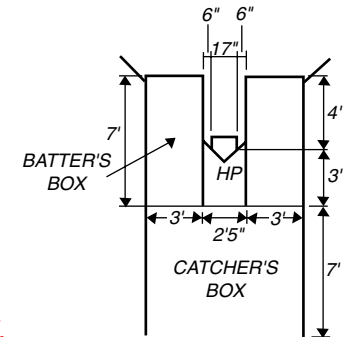

Fence Safety Cap

Outfield Banners

Bases & Plates

Practice Mats

Field Tarps

Batting Cages

Fast Pitch College / High School Softball Field Dimensions

Field Dimensions & Diagram for Field Layout Measurements

Note: This field diagram is provided as a courtesy service of Markers, Inc. If you have any question about this diagram, please contact your league office.

**30' for 8U
 35' for 10U
 40' for 12 and 14U**