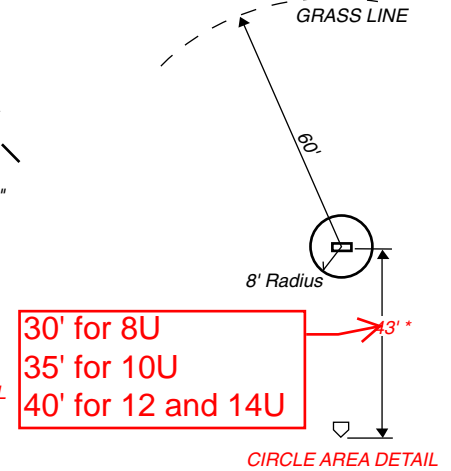

Fence Safety Cap

Outfield Banners

Bases & Plates

Practice Mats

Field Tarps

Batting Cages

Fast Pitch College / High School Softball Field Dimensions

Field Dimensions & Diagram for Field Layout Measurements

Note: This field diagram is provided as a courtesy service of Markers, Inc. If you have any question about this diagram, please contact your league office.

**30' for 8U
 35' for 10U
 40' for 12 and 14U**

*for high school fast pitch softball the distance between the pitchers mound and home plate is 46'.