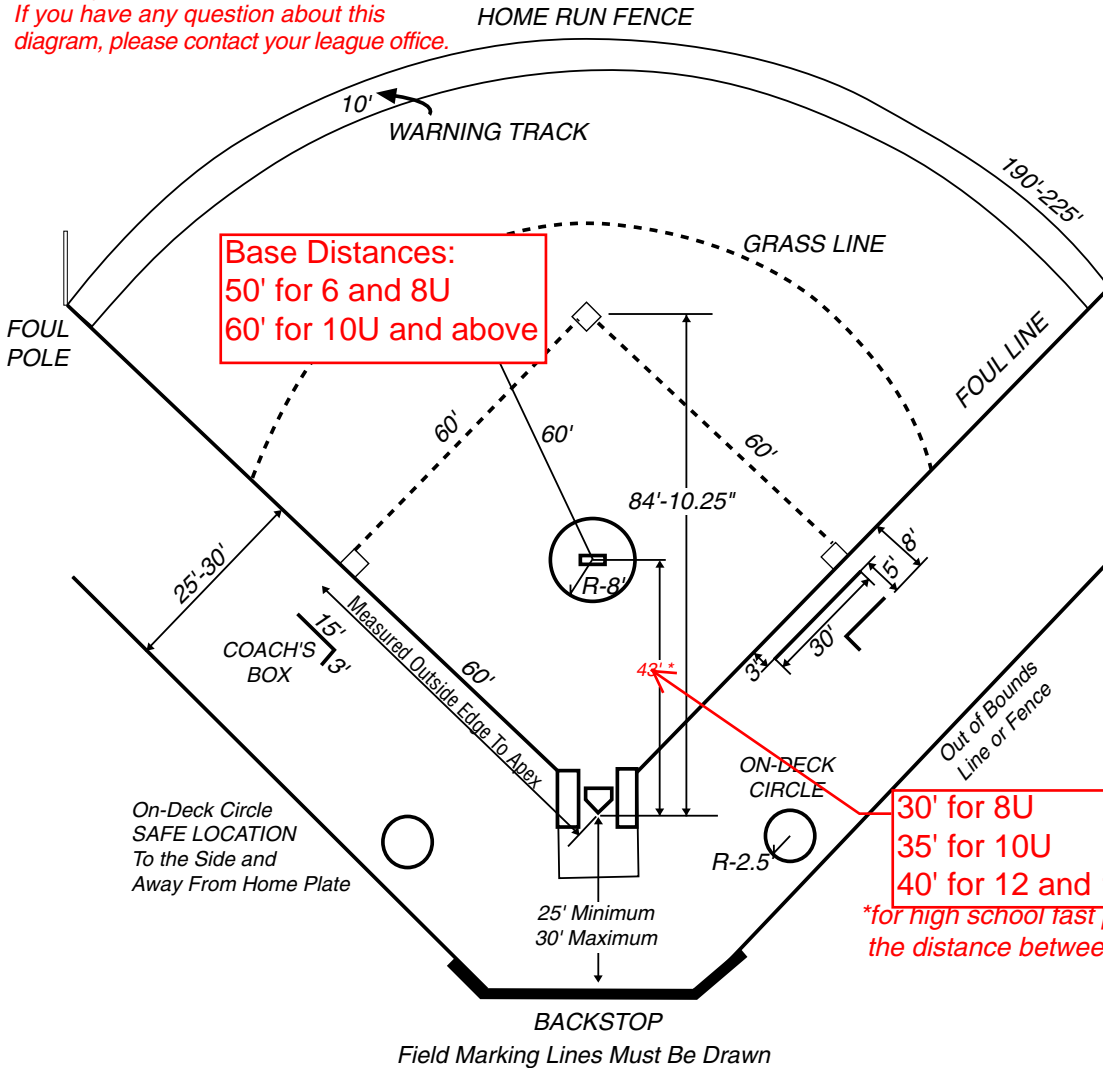

Fence Safety Cap

Outfield Banners

Bases & Plates

Practice Mats

Field Tarps

Batting Cages

Fast Pitch College / High School Softball Field Dimensions

Field Dimensions & Diagram for Field Layout Measurements

Note: This field diagram is provided as a courtesy service of Markers, Inc. If you have any question about this diagram, please contact your league office.

**30' for 8U
 35' for 10U
 40' for 12 and 14U**

*for high school fast pitch softball the distance between the pitchers mound and home plate is 46'.