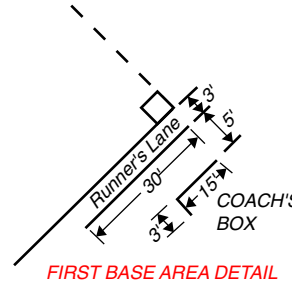

Fence Safety Cap

Outfield Banners

Bases & Plates

Practice Mats

Field Tarps

Batting Cages

Fast Pitch College / High School Softball Field Dimensions

Field Dimensions & Diagram for Field Layout Measurements

Note: This field diagram is provided as a courtesy service of Markers, Inc. If you have any question about this diagram, please contact your league office.

**30' for 8U
 35' for 10U
 40' for 12 and 14U**

*for high school fast pitch softball the distance between the pitchers mound and home plate is 46'.