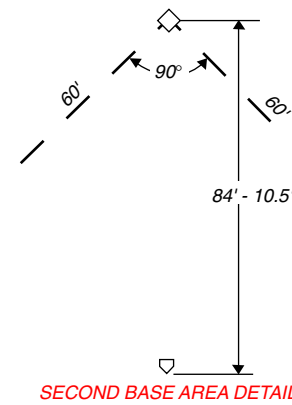

Fence Safety Cap

Outfield Banners

Bases & Plates

Practice Mats

Field Tarps

Batting Cages

Fast Pitch College / High School Softball Field Dimensions

Field Dimensions & Diagram for Field Layout Measurements

Note: This field diagram is provided as a courtesy service of Markers, Inc. If you have any question about this diagram, please contact your league office.

**30' for 8U
 35' for 10U
 40' for 12 and 14U**